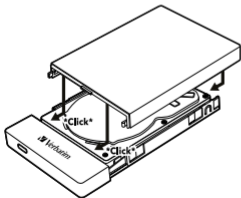

3. Click the top cover of the enclosure onto the base