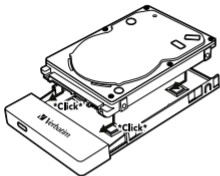

聯絡電話：02-23771698

"VERBATIM" and  logo are trademarks, please refer to www.verbatim.com/trademarks

www.verbatim.com

DIY Enclosure Kit

Installation Manual

1. Place the HDD in the base of the enclosure

2. Make sure that the HDD has clicked into place