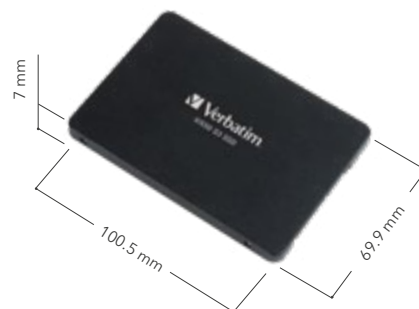

Vi550 S3 *SSD*

2.5" SATA III Internal Solid State Drive

PN	Description	Bar Code	EAN128 Code	EAN14 Code
49350	Vi550 S3 2.5" Internal SSD 128GB	0023942493501	(02)00023942493501(37)02(91)806	50023942493506
49351	Vi550 S3 2.5" Internal SSD 256GB	0023942493518	(02)00023942493518(37)02(91)806	50023942493513
49352	Vi550 S3 2.5" Internal SSD 512GB	0023942493525	(02)00023942493525(37)02(91)806	50023942493520
49353	Vi550 S3 2.5" Internal SSD 1TB	0023942493532	(02)00023942493532(37)02(91)806	50023942493537

Logistic Information	
Product Dimensions L x W x H (mm)	100.5 x 69.9 x 7
Product Weight (grams)	45 grams (approx)
Units per Pack	1
Pack Dimensions L x W x H (mm)	109 x 24 x 159
Pack Weight (grams)	62 grams (approx)
Packs per Master Carton	2
Master Carton Dimensions L x W x H (mm)	168 x 115 x 58
Master Cartons per Layer	130
Layers per Pallet	6
Units per Pallet	1560

General Information	
Material	Plastic
Colour	Black
Form Factor	2.5"
Thickness	7.0 mm
Storage Drive interface	Serial ATA III

System Requirements:

- 2.5" SATA III Interface

Pack Contents:

- Verbatim Vi550
- Quick Installation Guide